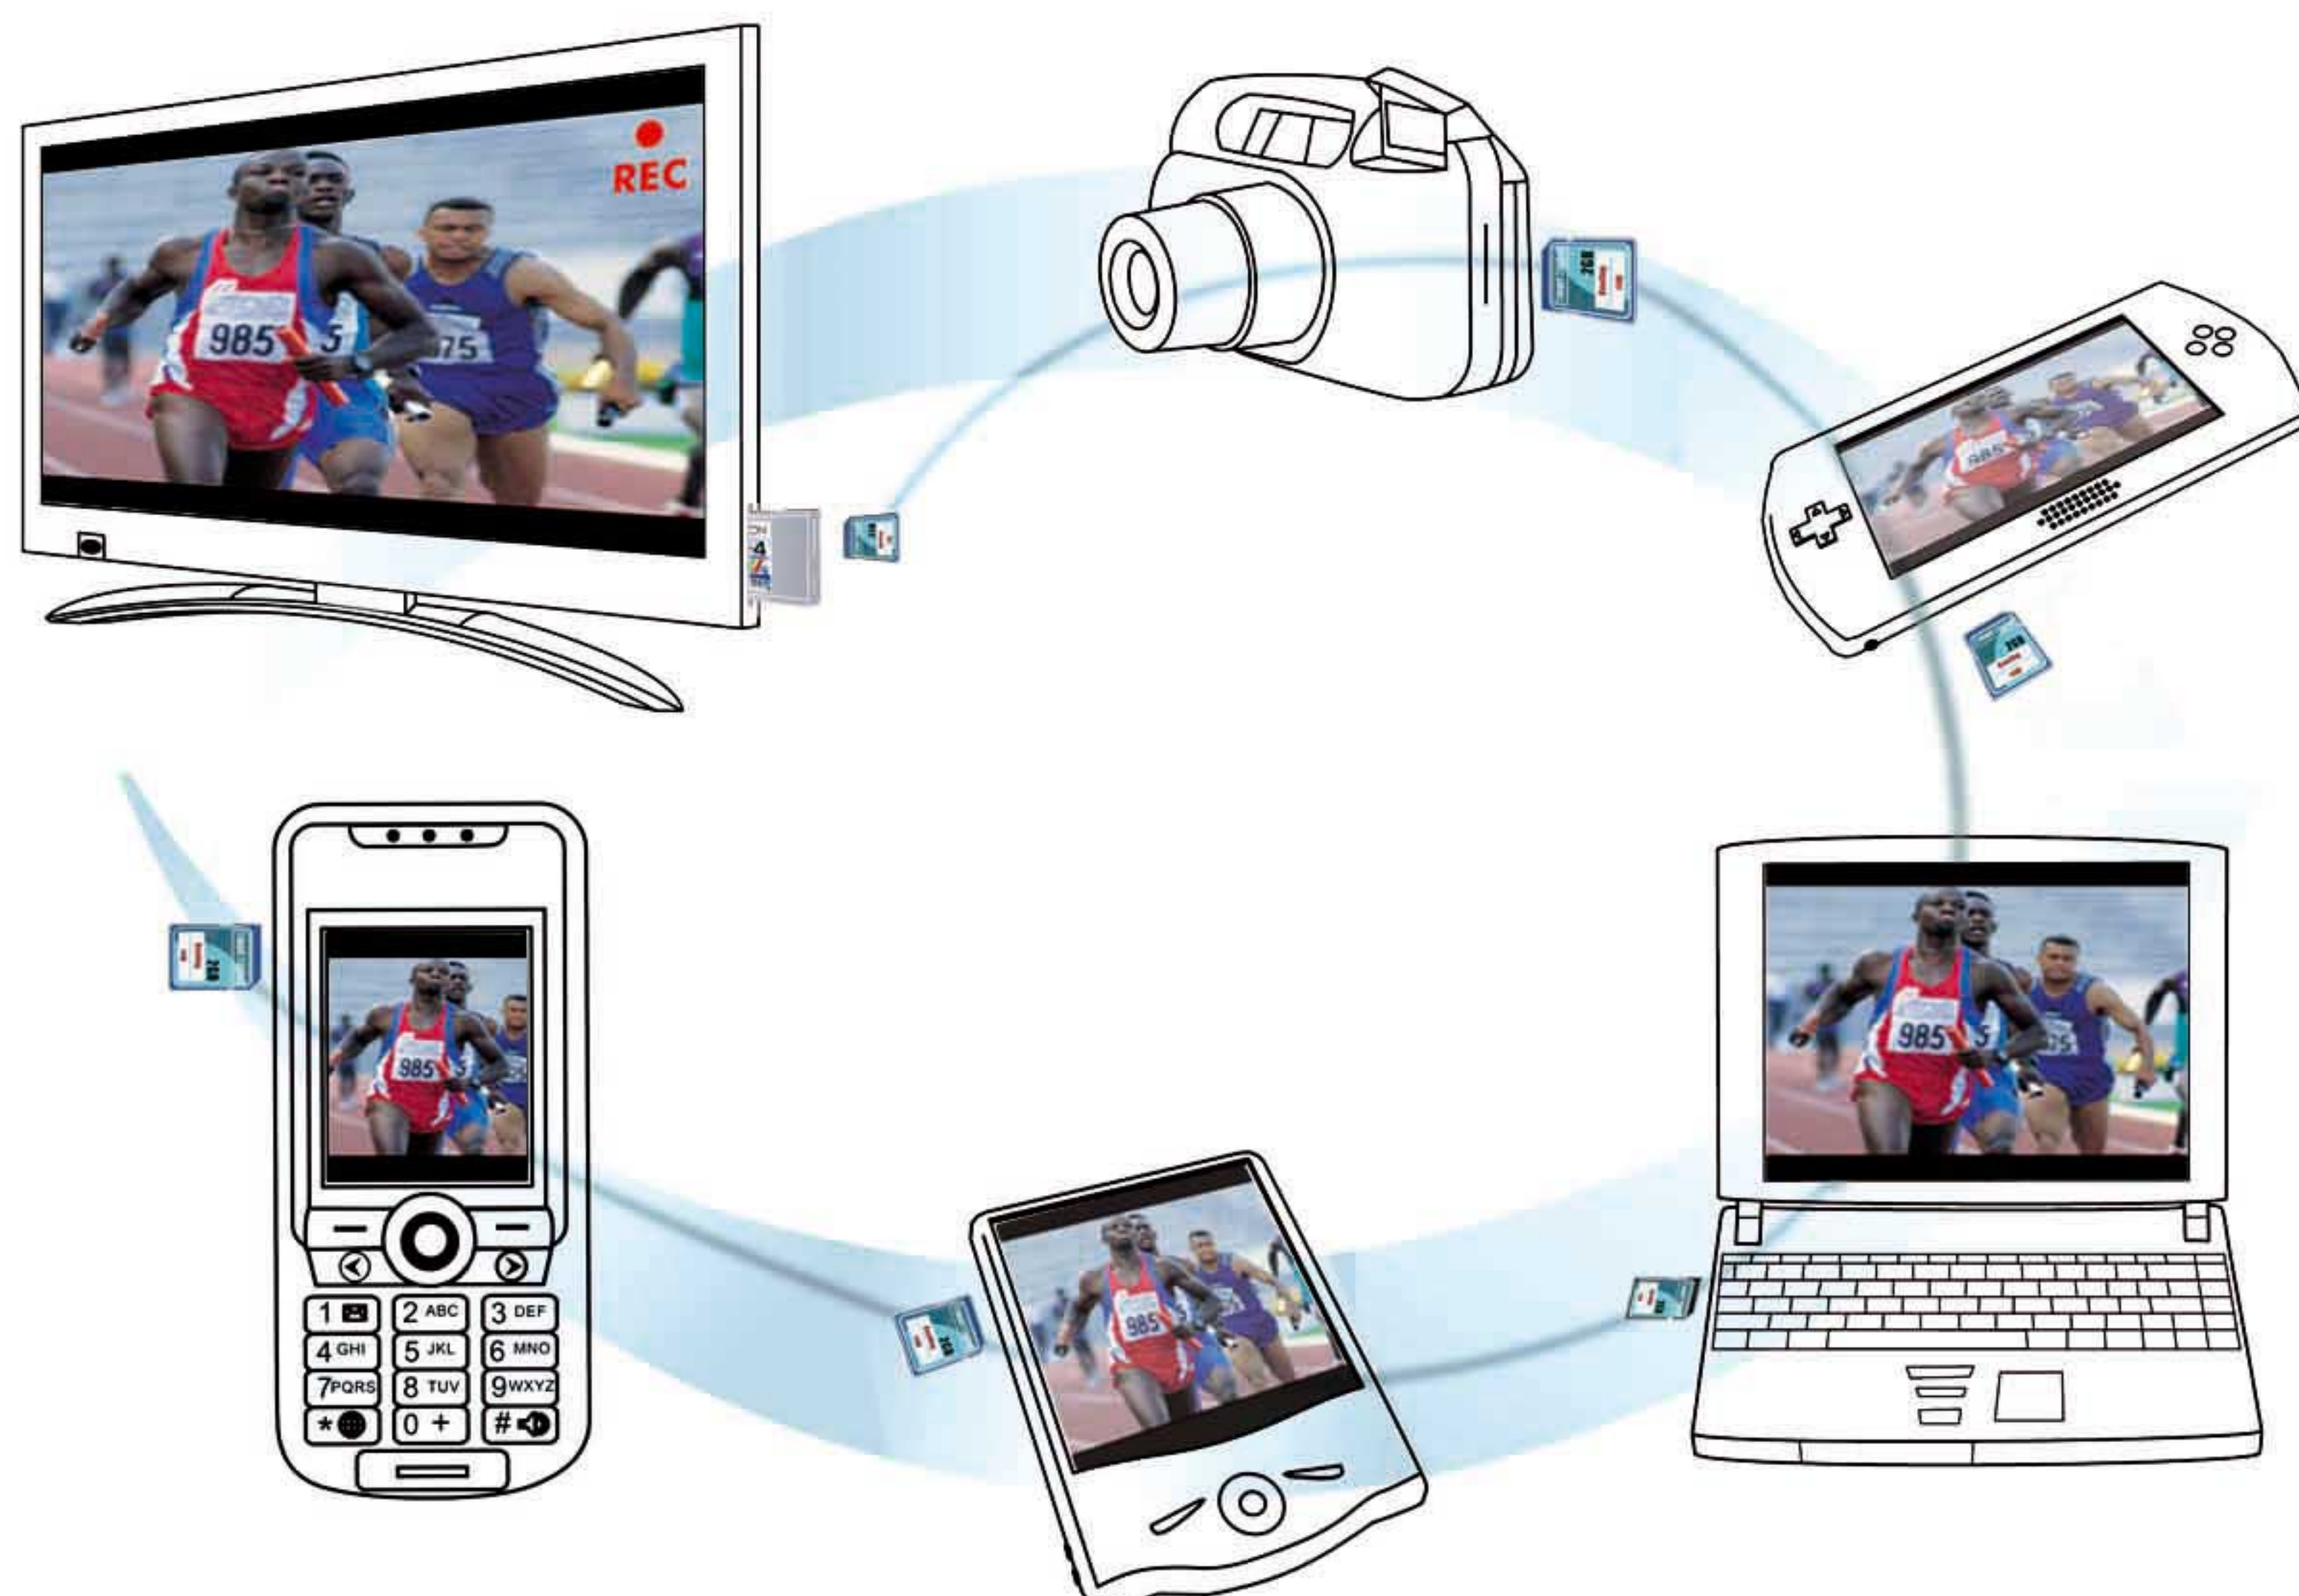

DVR MPEG-4 TV Module

Discover the 1st consumer Time Shifter

- Pause the live, Time Shifting
- Record your favorite programs
- Support pay TV channels

Empower Digital Home

- Game box, PDA, Mobile Phone, PC, Digital Camera and Digital Camcorder

Share contents from any source

- Videos, Musics, Photos